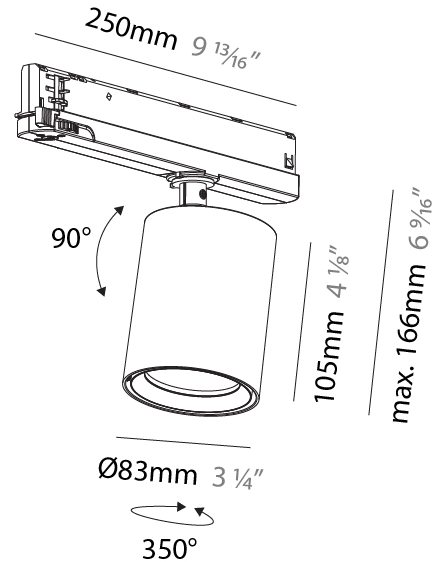

GENERAL

Series: Centriq
Subseries: Centriq In
Brand: Prolicht
Division: Architectural
Mounting Type: Track
Mounting Location: Ceiling
Subcategory: Spots

PHYSICAL

Shape: Cylinder
Diameter (mm): 83
Diameter (in): 3 1/4
Length (mm): 250
Length (in): 9 13/16
Height (mm): 166
Height (in): 6 9/16
Light Distribution: Adjustable / Direct
Weight (kg): 0.87
Fixture Finish: SSR / BKV / CWI / CRY / HAB / UFT / ITA / RUA / FTG / MYG / LOD / PUS / FRO / FUP / KIA / POP / BLS / SPG / MEY / GOH / GUM / CHC / COM / ABZ / JAG / OBR / MOS / ROR
Holder Finish: WHI / BLK
Accent Finish: SSR / BKV / CWI / CRY / HAB / LAG / UFT / ITA / RUA / RUR / MIC / FTG / MYG / TWT / LOD / PUS / FRO / FUP / KIA / POP / BLS / SPG / MEY / GOH / GUM / CHC / COM / ABZ / JAG
Fixture Material: Aluminum

ELECTRICAL

Lamp Type: LED (Zhaga Standard)
Input Wattage (W): 36.2
Total Output Wattage (W): 32.7
Dimming: Non-Dimmable / 0-10V Dimming
Driver Included: Yes
Driver Location: Integrated
Driver Type: Constant Current - 120Vac
Driver Class: Class 2
Input Voltage (V): 120

LED

Number of LEDs: 1
Color Temperature (°K): 2700 / 3000 / 3500 / 4000
Max. Delivered Lumen (lm): 2916 / 3037 / 3166 / 3320
Nominal Lumen (lm): 3471 / 3615 / 3769 / 3952
CRI: >90 CRI
Lamp Life (hrs): 50000

OPTICAL

Reflector°: 20 / 32 / 54
Adjustability: Rotational 350°; Tilt 90°

RATINGS AND CERTIFICATIONS

Certified By: CSA Certified to UL and CSA Standards
IP rating: IP20